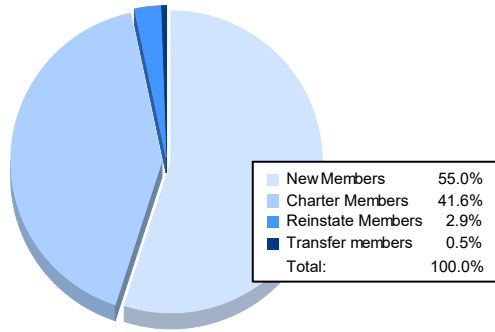

Membership Composition June 2021 Cumulative