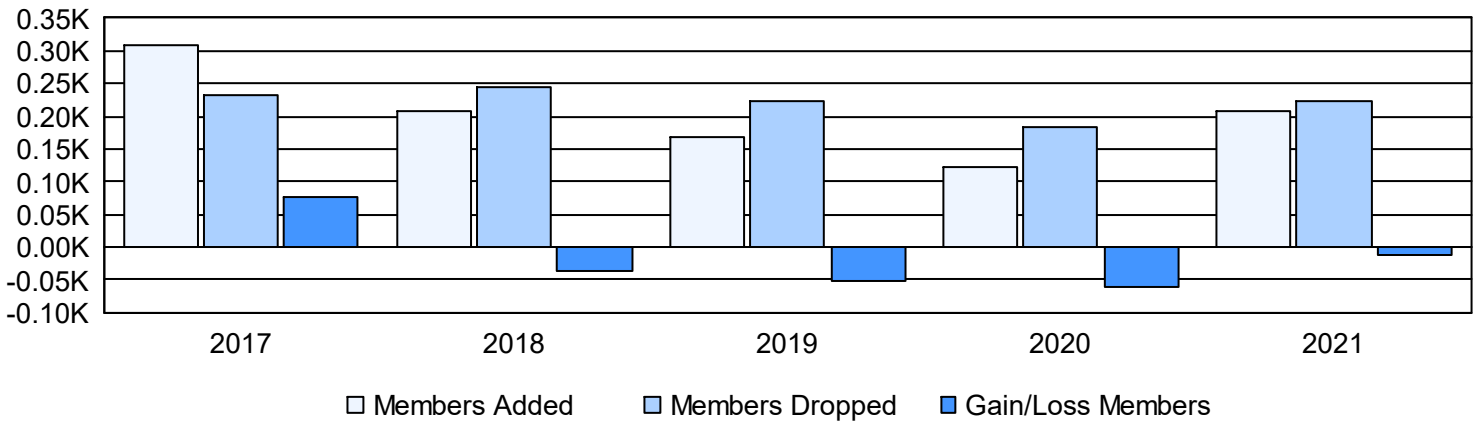

Year	New Clubs	Dropped Clubs	Gain/ Loss Clubs	New Members	Charter Members	Reinstate Members	Transfer Members	Total Member Added	Total Members Dropped	Gain/ Loss Members
2016-2017	3	1	2	186	82	37	3	308	232	76
2017-2018	1	2	-1	175	21	5	7	208	245	-37
2018-2019	0	2	-2	129	5	30	5	169	222	-53
2019-2020	1	1	0	65	53	1	2	121	182	-61
2020-2021	4	6	-2	115	87	6	1	209	222	-13
Average	2	2	-1	134	50	16	4	203	221	-18

Clubs

Members